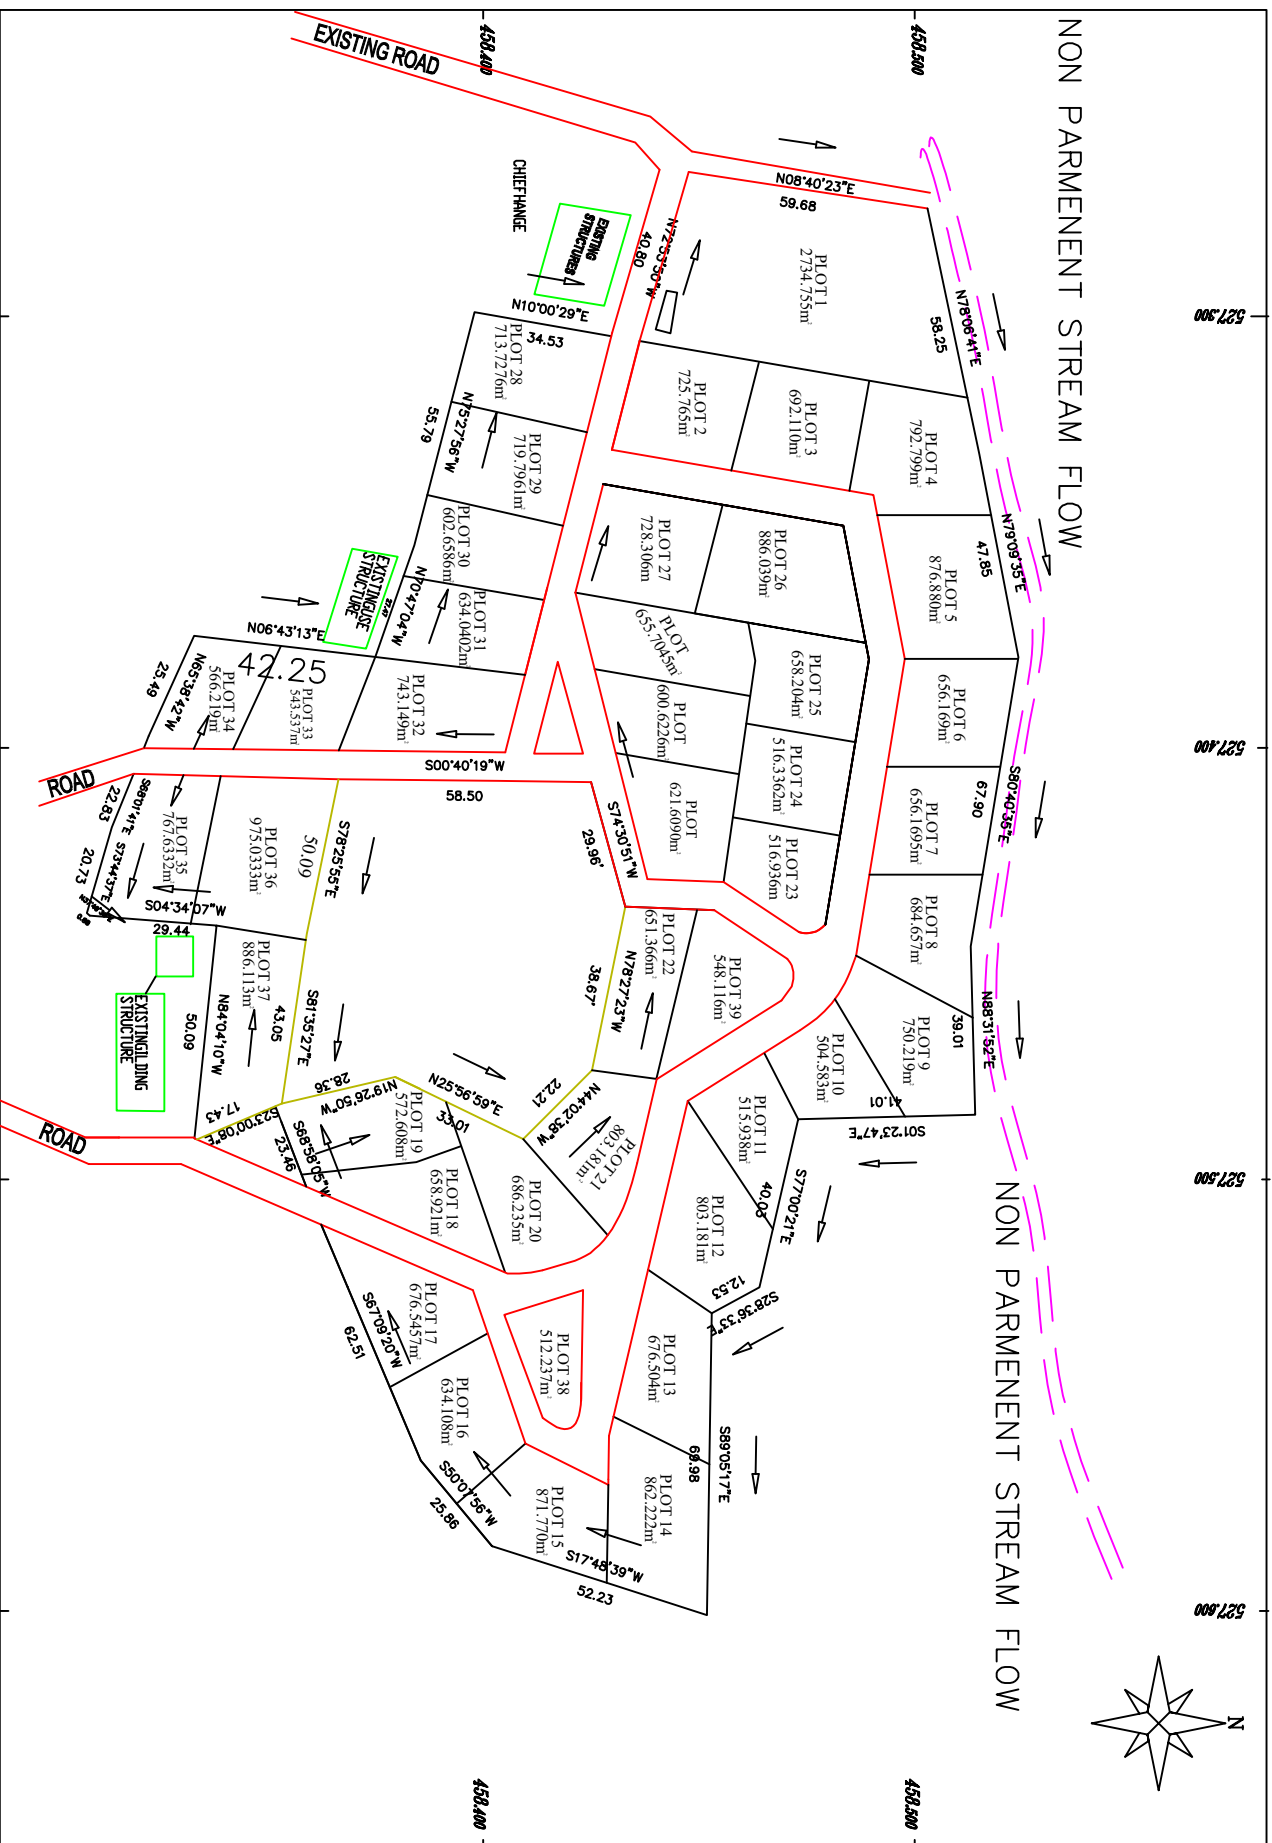

BUEA HEIGHTS ESTATE

SCALE 1\1,000